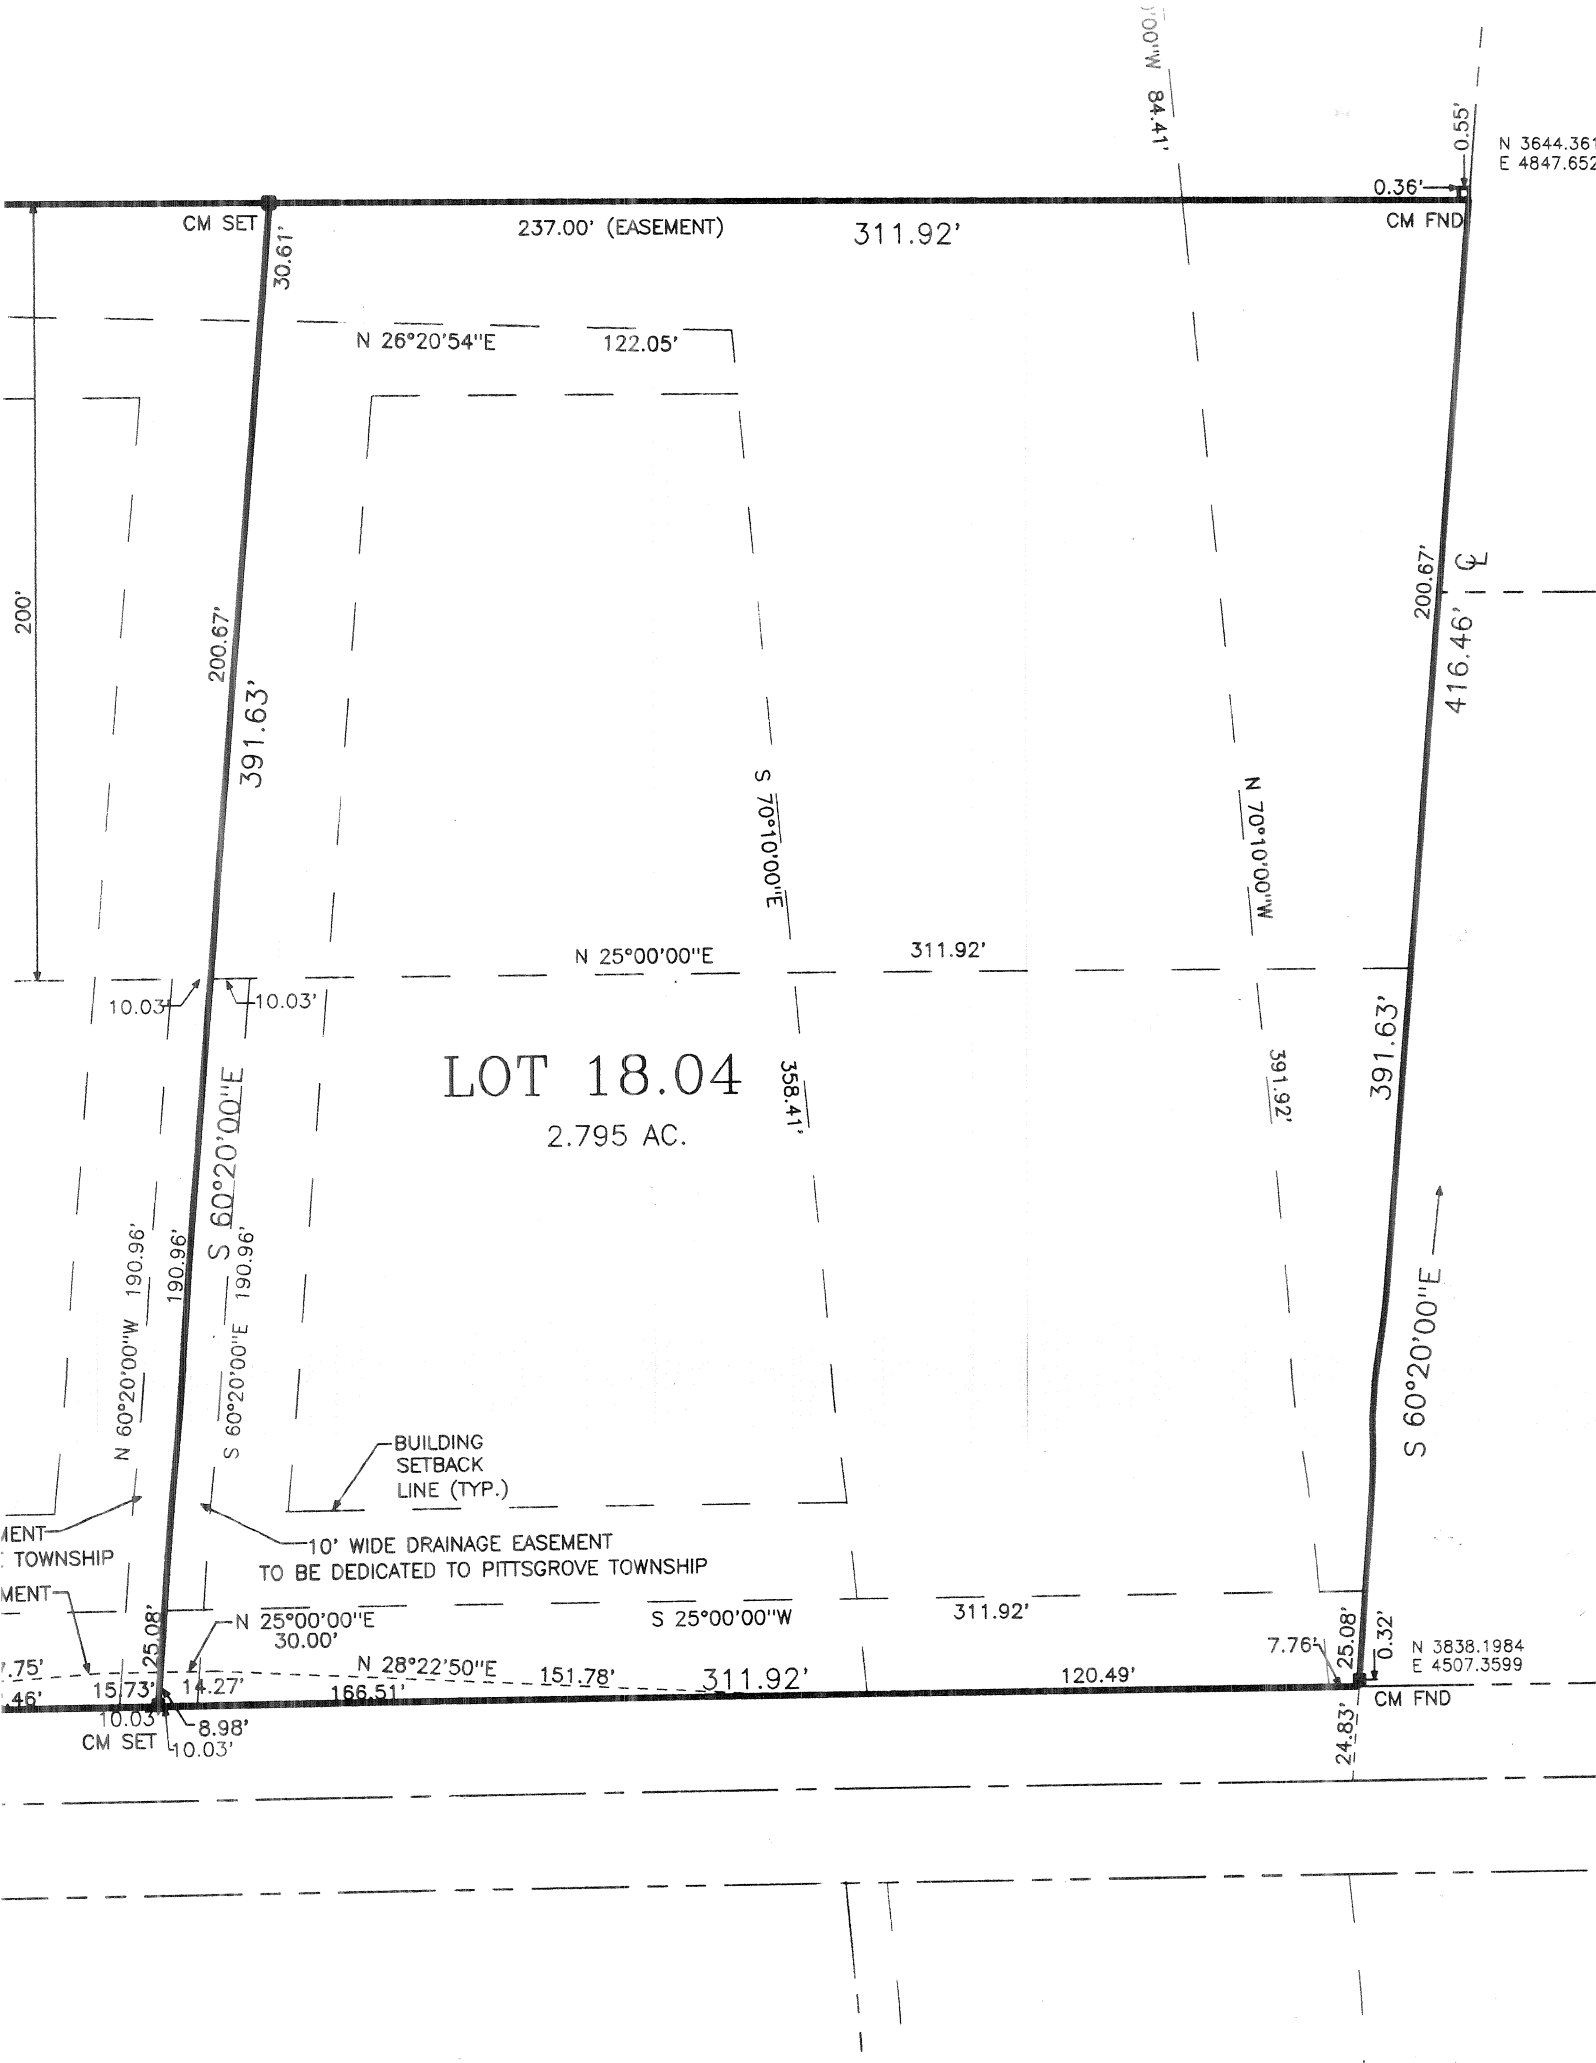

N 3644.361
E 4847.652

LOT 18.04
2.795 AC.

MENT
TOWNSHIP
MENT

7.75'
46'
15.73'
10.03'
10.03'
8.98'
10.03'
CM SET

25.08'
14.27'

166.51'

151.78'

311.92'

120.49'

7.76'

25.08'

24.83'

0.32'

CM FND

N 3838.1984
E 4507.3599

0.36'